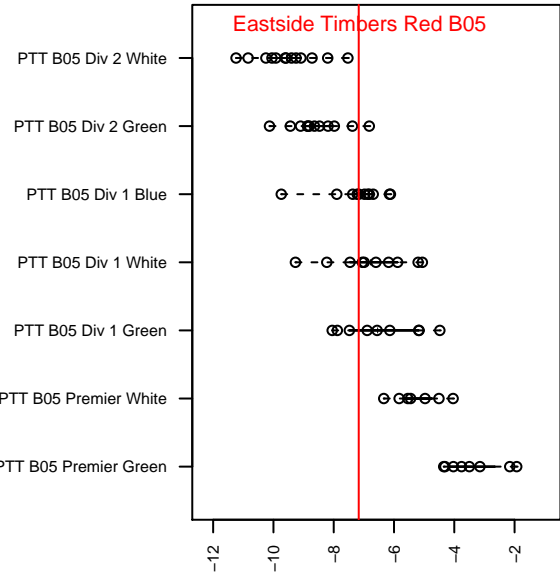

**attack and defense rating
relative to others at age
and all opponents in last 13 months**