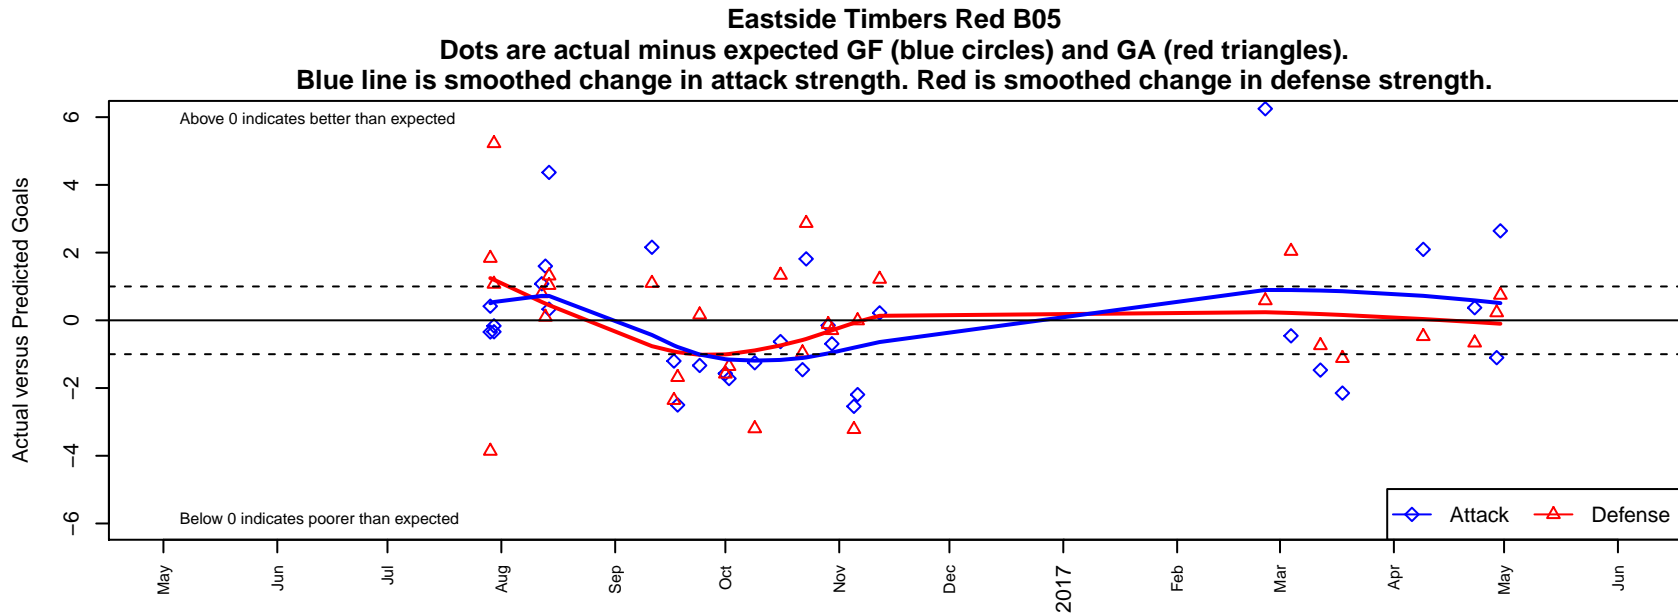

Eastside Timbers Red B05

Eastside United FC
 Gresham, OR
 B05 total strength=574
 attack=0.73 defense=0.29
 fall league = PTT B05 Div 1 Blue
 spr league = Spr OYS B05 Div 1 Blue
 notes= ManU

alt names used:
 EASTSIDE TIMBERS '05B RED TEAM (OR)
 Eastside Timbers '05B Red Team
 EastSide Timbers 05B Red
 EastSide Timbers 05B Red
 EastSide Timbers 05B Red

Venues played:
 2016 Portland Cup U12
 2016 Bend Premier Cup Darren Mattocks (Silver)
 2016 PTT B05 Division 1 Blue
 2016 OYS Presidents Cup B05
 2016 Spr OYS B05 Division 1 Blue

**attack and defense variance (black dot)
relative to other teams
and top 10 in region**